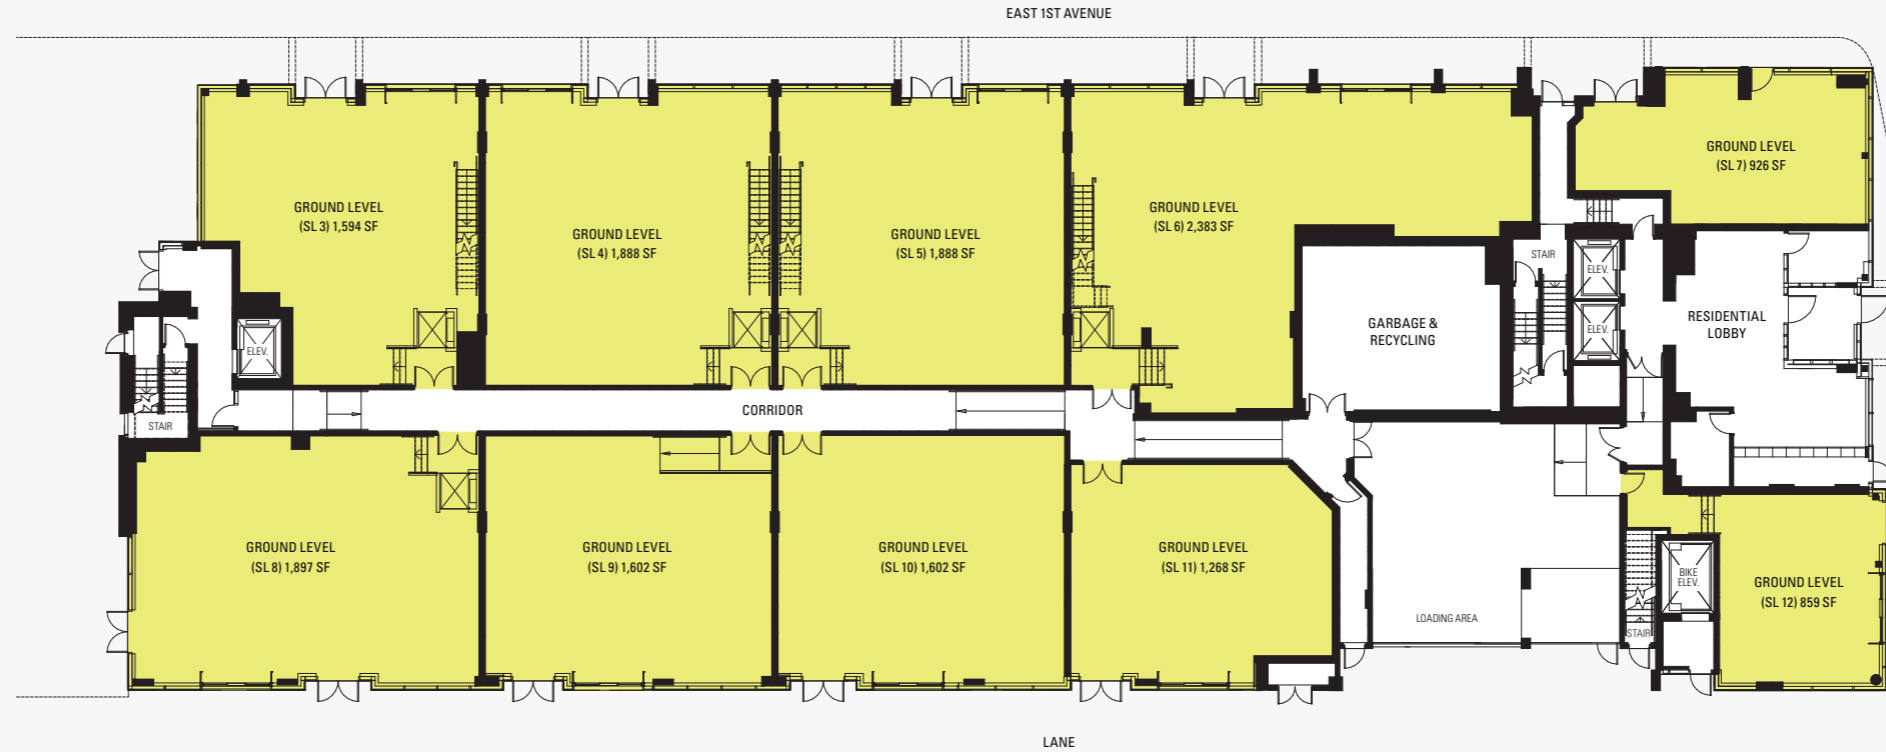

# Level 1-2 West

STRATA LOT	TOTAL SF
SL 1	2,918 SF
SL 2	2,341 SF
SL 13	2,355 SF

**FULL HEIGHT CEILINGS**  
19.75 SF

LEVEL 1

LEVEL 2

LEVEL 1-2-WEST  
TOTAL 7,614 SQFT

# Level 1-2 East

859 SF - 3,294 SF

STRATA LOT	TOTAL SF
SL 3	2,267 SF
SL 4	2,626 SF
SL 5	2,626 SF
SL 6	3,294 SF
SL 7	926 SF
SL 8	1,897 SF
SL 9	1,602 SF
SL 10	1,602 SF
SL 11	1,268 SF
SL 12	859 SF

FULL HEIGHT CEILINGS  
13.25 FT TO 20 FT

LEVEL 1

LEVEL 2