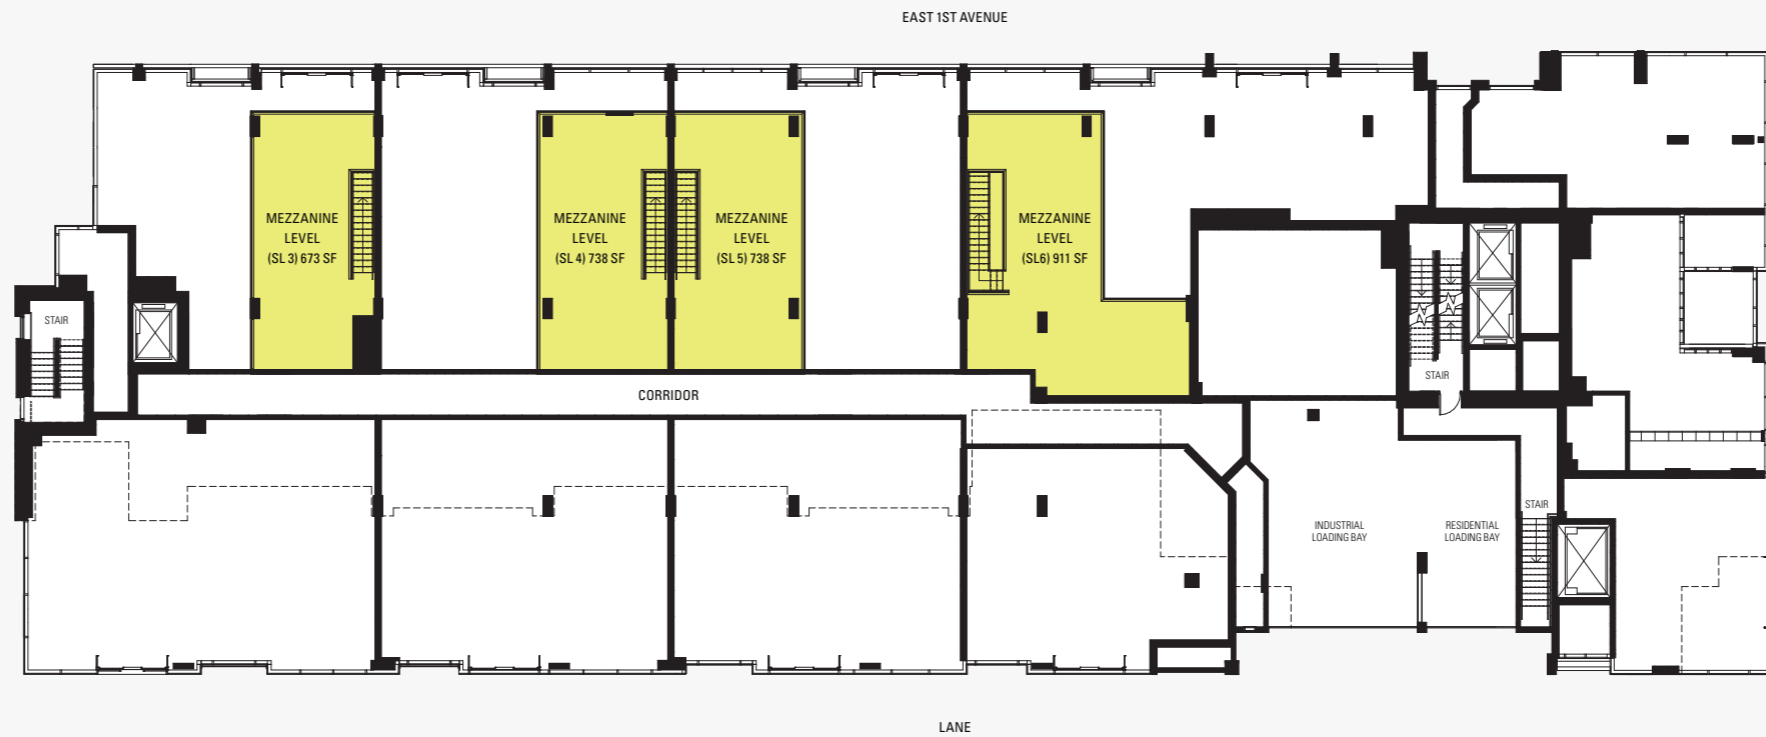

# Level 1-2 West

STRATA LOT	TOTAL SF
SL 1	2,918 SF
SL 2	2,341 SF
SL 13	2,355 SF

**FULL HEIGHT CEILINGS**  
19.75 SF

LEVEL 1

LEVEL 2

LEVEL 1-2-WEST  
TOTAL 7,614 SQFT

# Level 1-2 East

859 SF - 3,294 SF

STRATA LOT	TOTAL SF
SL 3	2,267 SF
SL 4	2,626 SF
SL 5	2,626 SF
SL 6	3,294 SF
SL 7	926 SF
SL 8	1,897 SF
SL 9	1,602 SF
SL 10	1,602 SF
SL 11	1,268 SF
SL 12	859 SF

FULL HEIGHT CEILINGS  
13.25 FT TO 20 FT

LEVEL 1

LEVEL 2