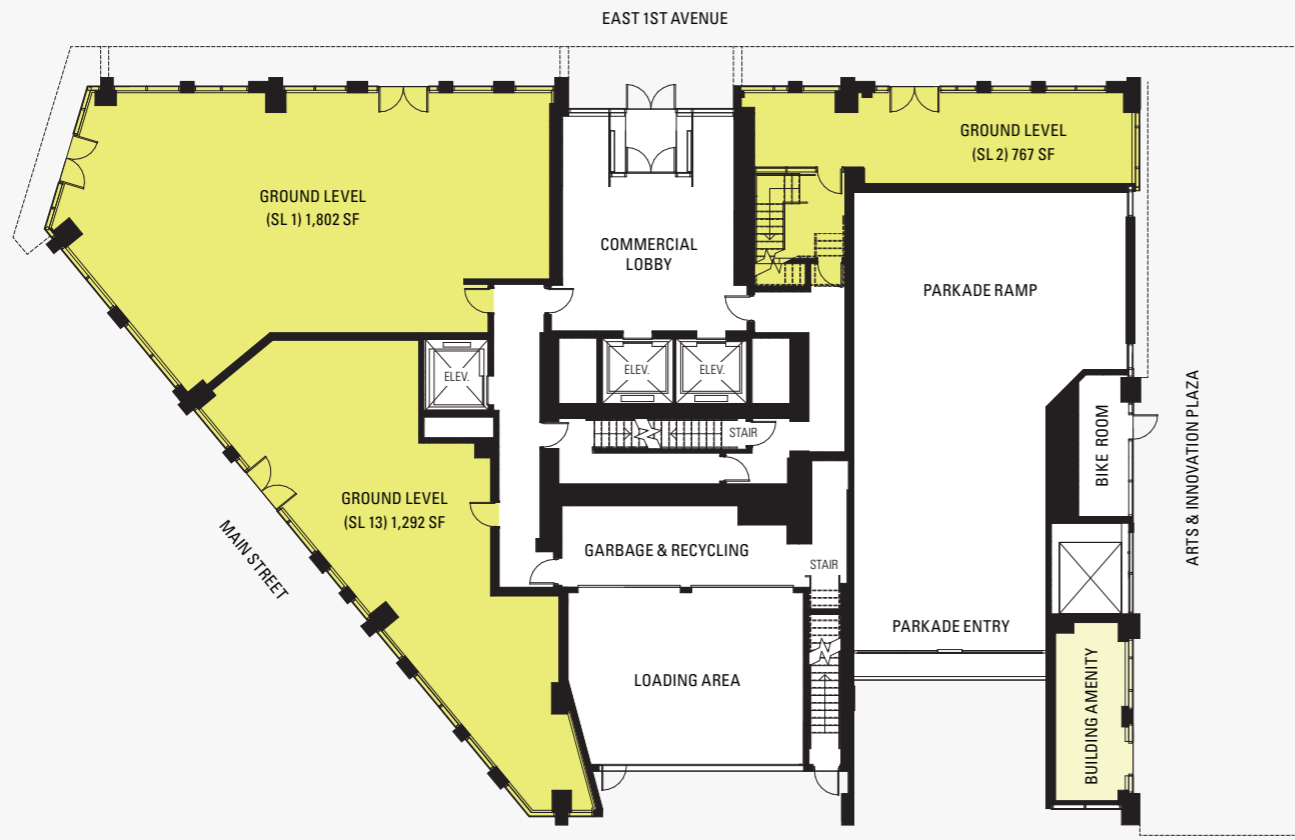

# Level 1-2 West

STRATA LOT	TOTAL SF
SL 1	2,918 SF
SL 2	2,341 SF
SL 13	2,355 SF

**FULL HEIGHT CEILINGS**  
19.75 SF

LEVEL 1

LEVEL 2

LEVEL 1-2-WEST  
TOTAL 7,614 SQFT

# Level 1-2 East

859 SF - 3,294 SF

STRATA LOT	TOTAL SF
SL 3	2,267 SF
SL 4	2,626 SF
SL 5	2,626 SF
SL 6	3,294 SF
SL 7	926 SF
SL 8	1,897 SF
SL 9	1,602 SF
SL 10	1,602 SF
SL 11	1,268 SF
SL 12	859 SF

FULL HEIGHT CEILINGS  
13.25 FT TO 20 FT

LEVEL 1

LEVEL 2