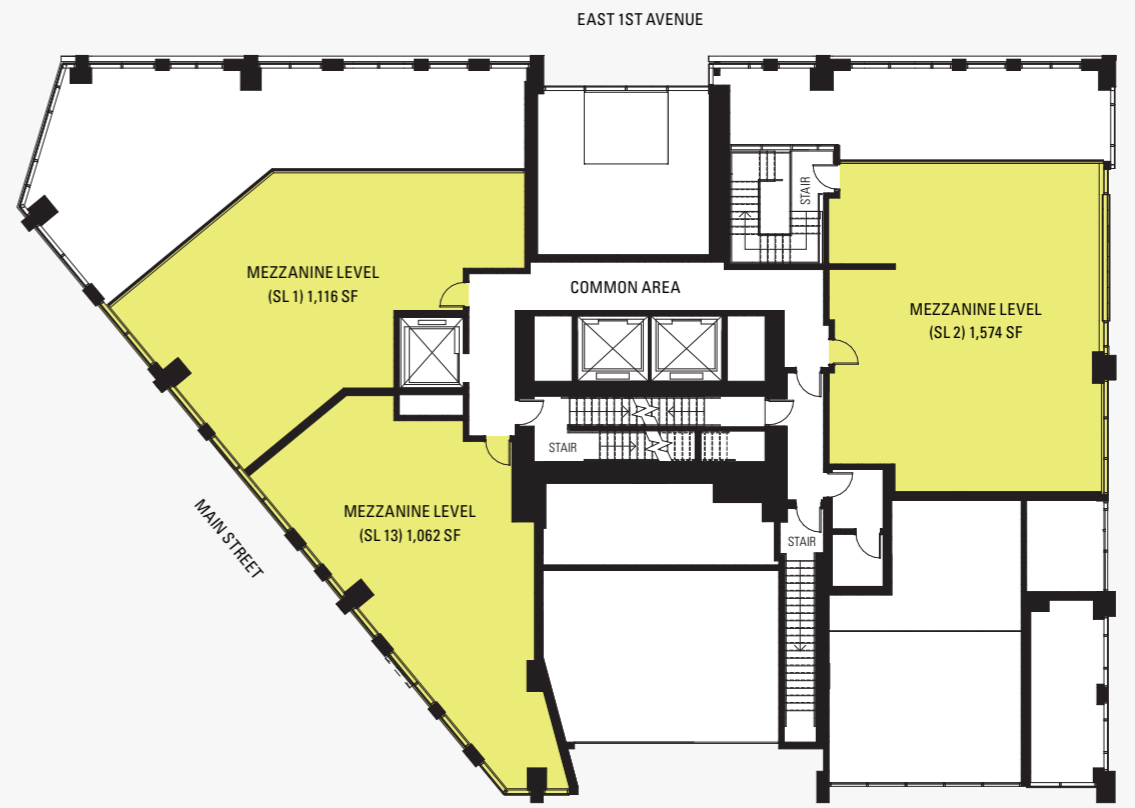

# Level 1-2 West

STRATA LOT	TOTAL SF
SL 1	2,918 SF
SL 2	2,341 SF
SL 13	2,355 SF

**FULL HEIGHT CEILINGS**  
19.75 SF

LEVEL 1

LEVEL 2

LEVEL 1-2-WEST  
TOTAL 7,614 SQFT

# Level 1-2 East

859 SF - 3,294 SF

STRATA LOT	TOTAL SF
SL 3	2,267 SF
SL 4	2,626 SF
SL 5	2,626 SF
SL 6	3,294 SF
SL 7	926 SF
SL 8	1,897 SF
SL 9	1,602 SF
SL 10	1,602 SF
SL 11	1,268 SF
SL 12	859 SF

FULL HEIGHT CEILINGS  
13.25 FT TO 20 FT

LEVEL 1

LEVEL 2